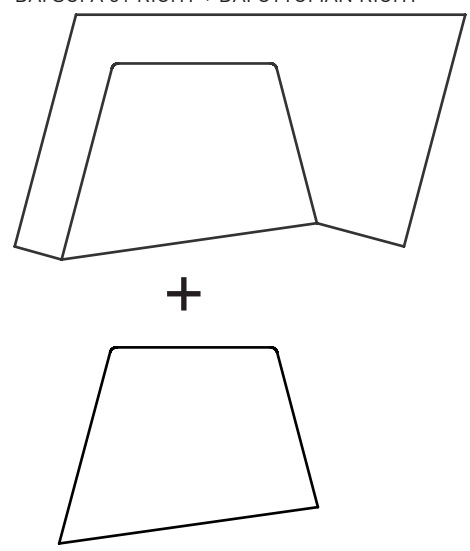

DAI ORIENTATION TOOL

The Dai collection is designed with a table piece attached to the sofa. For asymmetric pieces it is important for us to know how you would like to use your Dai.

Please indicate the desired top view on this drawing.

DAI SOFA 01 LEFT + DAI OTTOMAN LEFT

In top view, the attached table is positioned on the **left** side.

I also wish to order the Ottoman which is the cut out of the Dai sofa **left**.

DAI SOFA 01 RIGHT + DAI OTTOMAN RIGHT

In top view, the attached table is positioned on the **right** side.

I also wish to order the Ottoman which is the cut out of the Dai sofa **right**.

DAI ORIENTATION TOOL

The Dai collection is designed with a table piece attached to the sofa. For asymmetric pieces it is important for us to know how you would like to use your Dai.

DAI SOFA 03 RIGHT

In top view, the attached table is positioned on the **right** side.