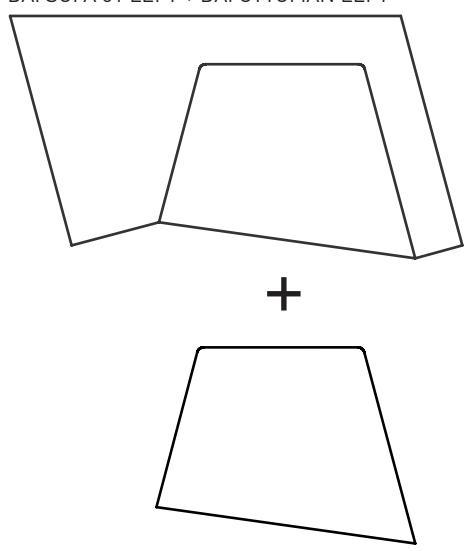

DAI ORIENTATION TOOL

The Dai collection is designed with a table piece attached to the sofa. For asymmetric pieces it is important for us to know how you would like to use your Dai.

Please indicate the desired top view on this drawing.

DAI SOFA 01 LEFT + DAI OTTOMAN LEFT

In top view, the attached table is positioned on the **left** side.

I also wish to order the Ottoman which is the cut out of the Dai sofa **left**.

DAI SOFA 01 RIGHT + DAI OTTOMAN RIGHT

In top view, the attached table is positioned on the **right** side.

I also wish to order the Ottoman which is the cut out of the Dai sofa **right**.

DAI ORIENTATION TOOL

The Dai collection is designed with a table piece attached to the sofa. For asymmetric pieces it is important for us to know how you would like to use your Dai.

DAI SOFA 03 RIGHT

In top view, the attached table is positioned on the **right** side.